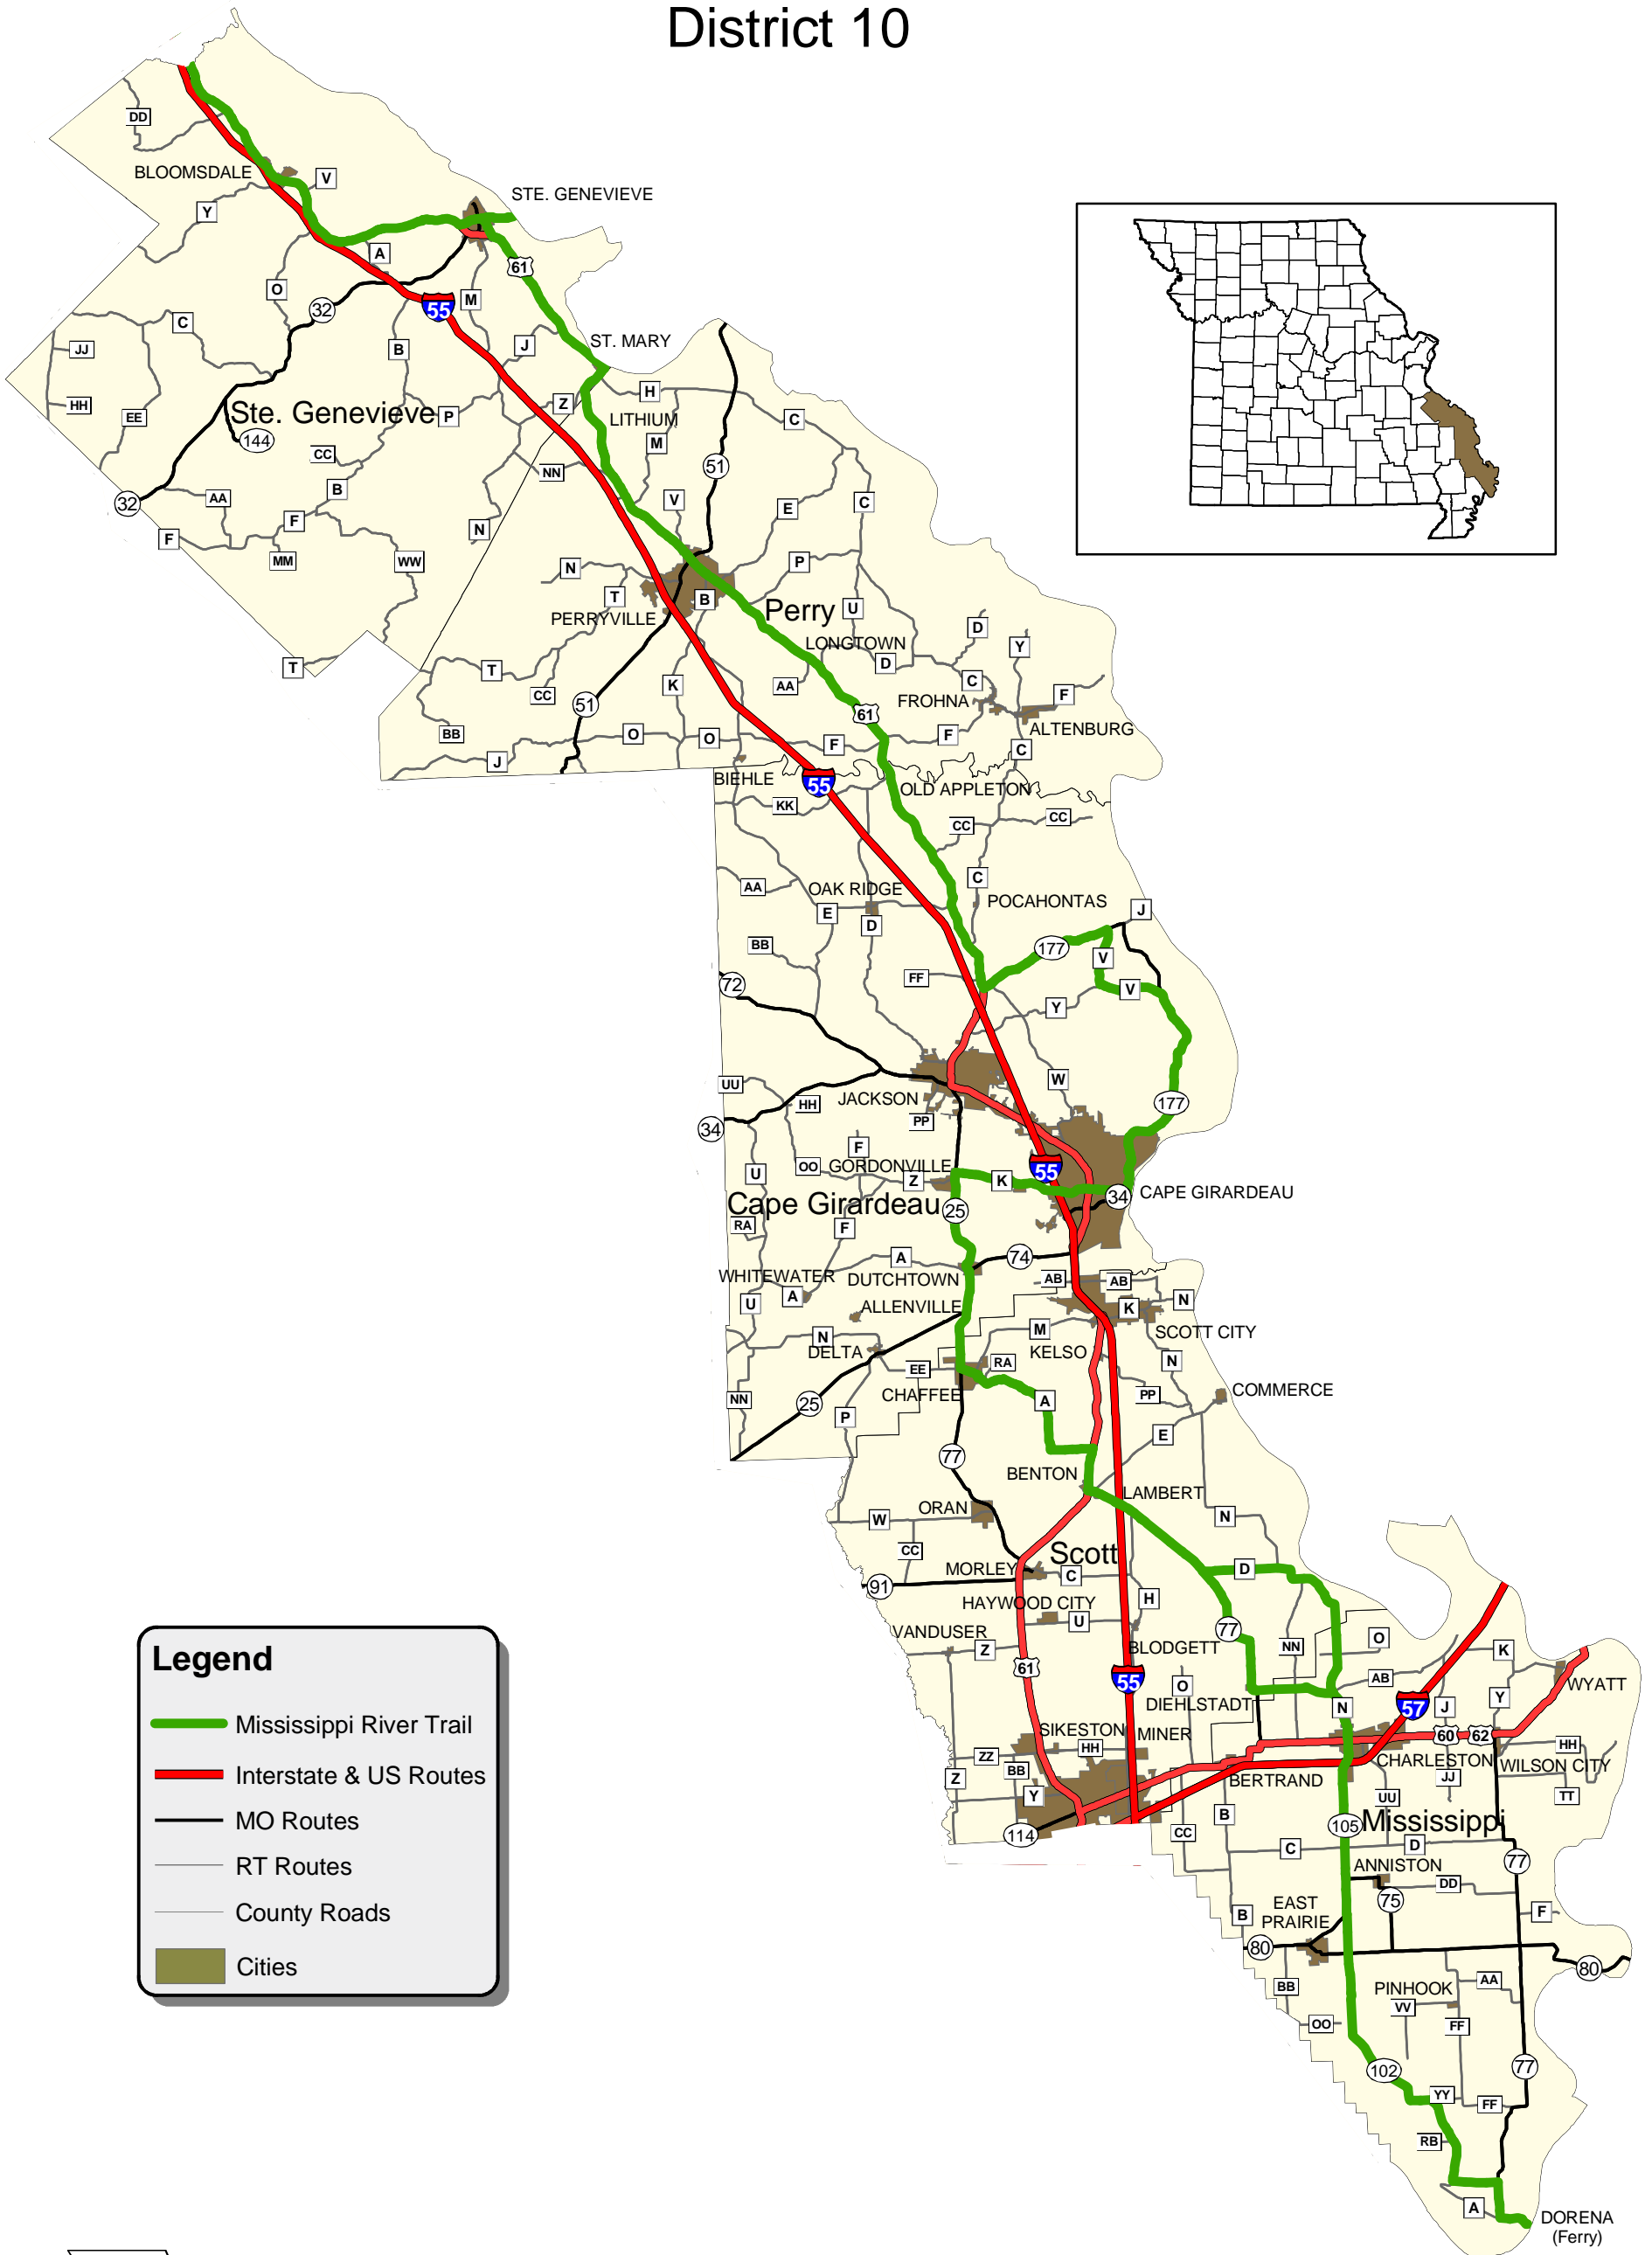

Mississippi River Trail

District 10

Legend

-  Mississippi River Trail
-  Interstate & US Routes
-  MO Routes
-  RT Routes
-  County Roads
-  Cities

Transportation Planning

2217 St. Mary's Blvd.
 Jefferson City, MO 65109
 Phone (573) 526-8058
 Fax (573) 526-8052

May 19, 2003

J:\howert1\Map_Docs\Mississippi_River_Trail.mxd