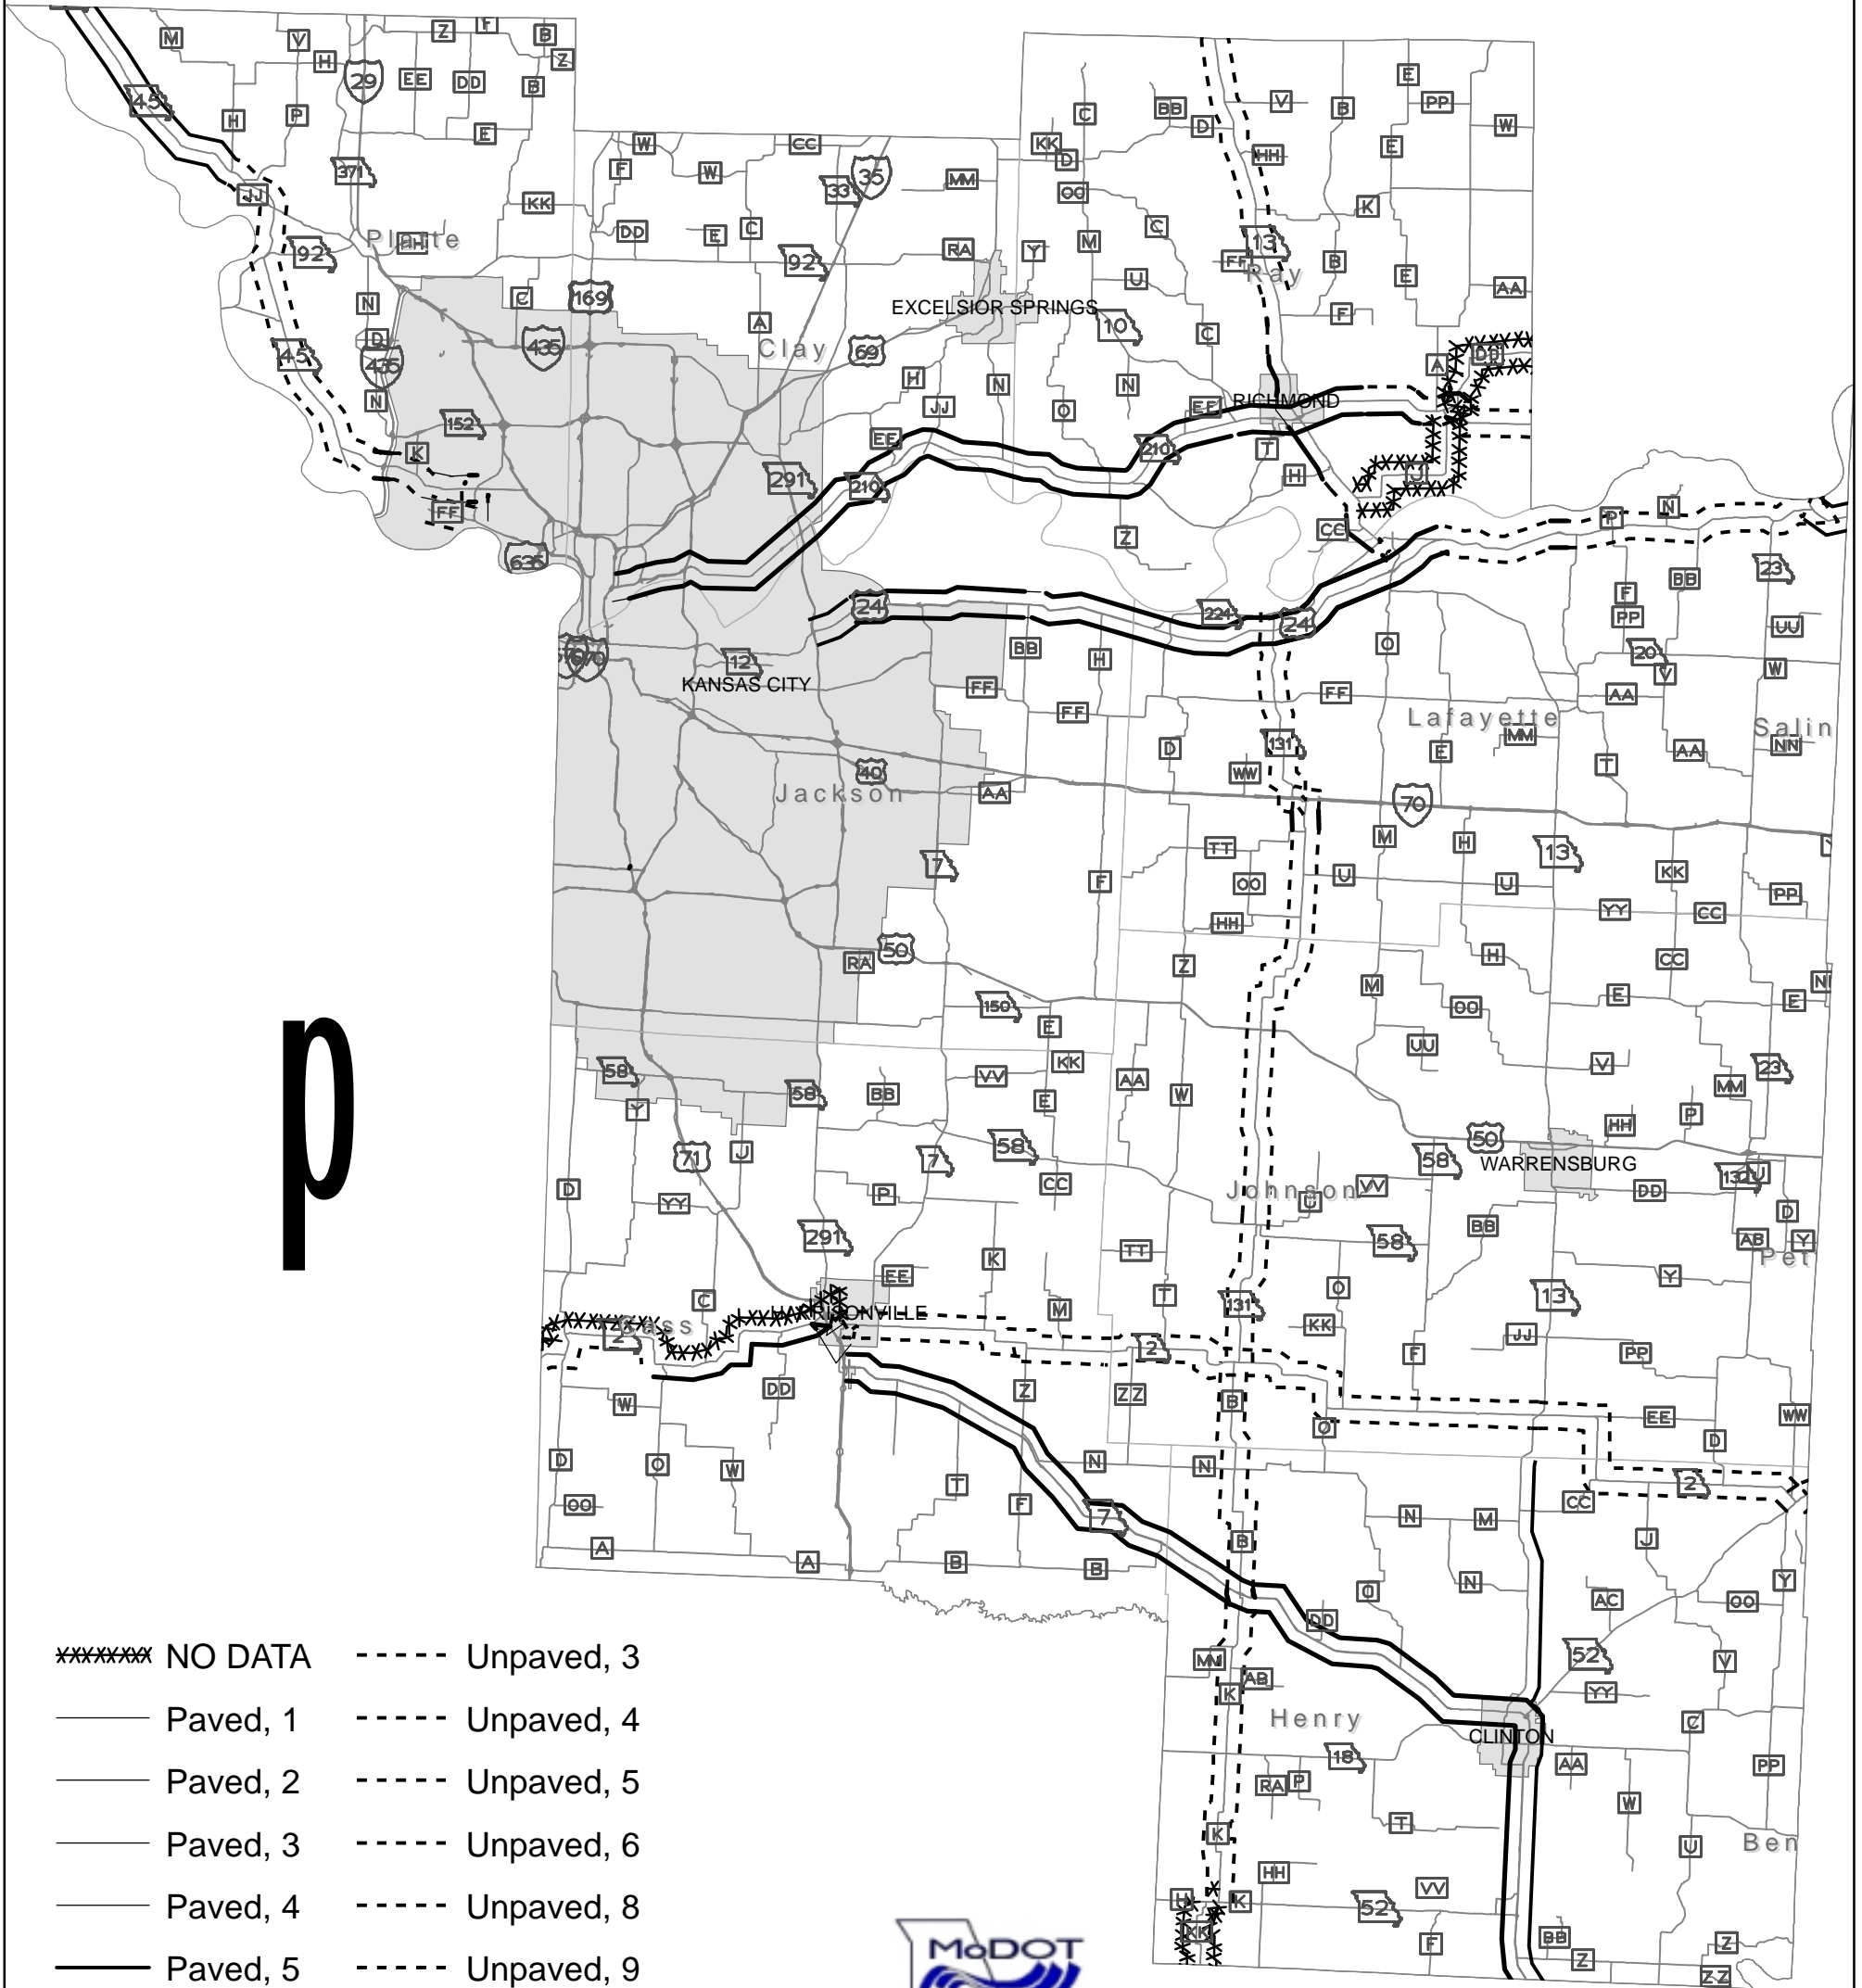

# Missouri Bicycle Routes

District 4

- \*\*\*\*\* NO DATA
- Paved, 1
- Paved, 2
- Paved, 3
- Paved, 4
- Paved, 5
- Paved, 6
- Paved, 8
- Paved, 9
- Paved, 10
- Unpaved, 1
- Unpaved, 2
- Unpaved, 3
- Unpaved, 4
- Unpaved, 5
- Unpaved, 6
- Unpaved, 8
- Unpaved, 9
- Unpaved, 10
- State Routes
- Urban Areas

Transportation Planning